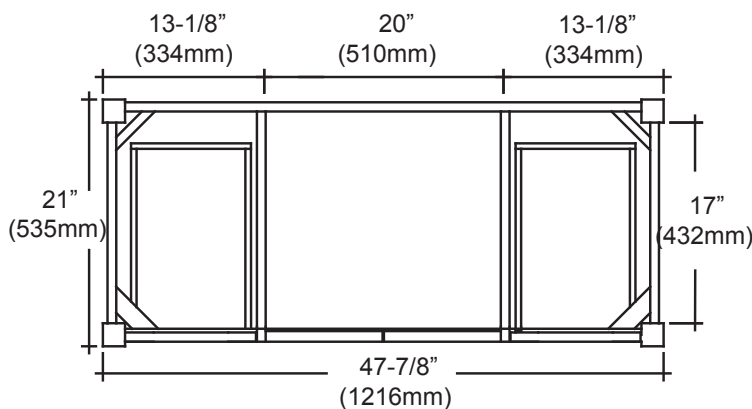

## 48" Vanity

#### Features

Great Lifestyle design

Available in 24", 30", 36", and 48"  
(60", 72" Modular)

Species: Solid Poplar with cherry veneer

Drawer box: 1/2" solid, four sided English dovetail.

Drawer glides: Soft closing undermount slides or ball bearing side mount glides