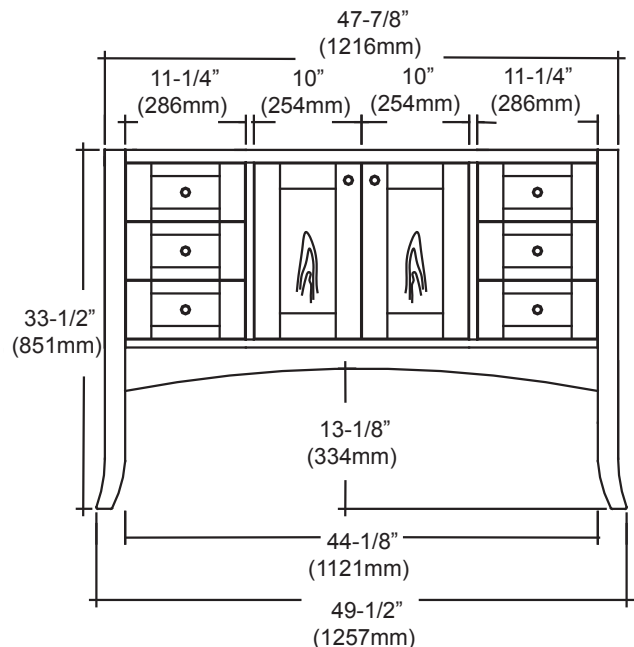

## 48" Vanity

#### Features

Great Lifestyle design

Available in 24", 30", 36", and 48"  
(60", 72" Modular)

Species: Solid Poplar with cherry veneer

Drawer box: 1/2" solid, four sided English dovetail.

Drawer glides: Soft closing undermount slides or ball bearing side mount glides